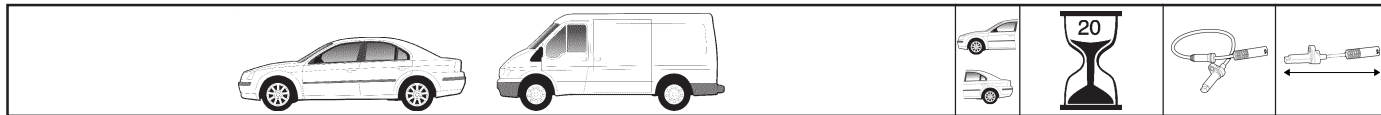

... PEUGEOT

... 206 SW

1.6	→RP9456		05/02→	SS20022	765
	→RP9456		05/02→	SS20023	782
1.6HDi	→RP9456		04/04→	SS20022	765
2.0, 2.0HDi	→RP9456		05/02→	SS20022	765
	→RP9456		05/02→	SS20023	782
	RP9457→			SS20024	770

307

1.4 8v, 1.4 16v, 1.4HDi, 1.6			01/01 - 05/05	SS20025¹	728
1.6HDi			02/04 - 05/05	SS20025¹	728
2.0			01/01 - 05/05	SS20025¹	728
2.0HDi			08/01 - 05/05	SS20025¹	728

307 CC

1.6, 2.0			10/03→	SS20025¹	728
2.0HDi			06/05→	SS20025¹	728

307 SW

1.4			10/03 - 05/05	SS20025¹	728
1.6			03/02 - 05/05	SS20025¹	728
1.6HDi			02/04 - 05/05	SS20025¹	728
2.0, 2.0HDi			03/02 - 05/05	SS20025¹	728

406

1.6, 1.8, 1.9TD, 2.0			96→	SS20026	1042
			96→	SS20027	809
2.0HPi			05/01→	SS20026	1042
			05/01→	SS20027	809
2.0HDi			04/99→	SS20026	1042
			04/99→	SS20027	809
2.1TD			96→	SS20026	1042
			96→	SS20027	809
2.2			07/00→	SS20026	1042
			07/00→	SS20027	809
2.2HDi			03/00→	SS20026	1042
			03/00→	SS20027	809
3.0i			96→	SS20026	1042
			96→	SS20027	809

406 COUPÉ

2.0			97→	SS20026	1042
			97→	SS20027	809
2.2			02→	SS20026	1042
			02→	SS20027	809
2.2HDi, 2.9, 3.0			97→	SS20026	1042
			97→	SS20027	809

PARTNER

1.1, 1.4	→RP8938		07/96 - 05/01	SS20015	815
1.8	→RP8938		05/97 - 05/01	SS20015	815
1.9D	→RP8938		07/96 - 05/01	SS20015	815
2.0HDi	→RP8938		04/00 - 05/01	SS20015	815

SEAT

ALHAMBRA

1.8			05/98 - 04/00	SS20020	485
			05/98 - 04/00	SS20028	1097

¹:Note: Options exist check part details (4)

SEAT