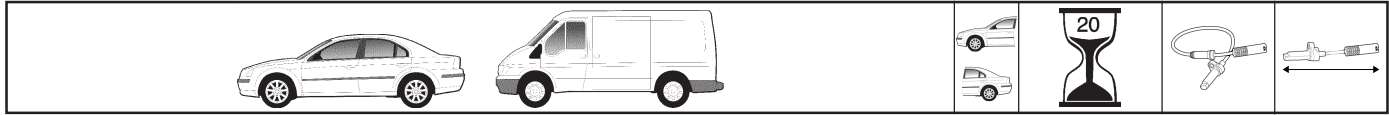

... FORD					
PUMA					
1.4		97→	SS20019	803	
1.6		08/00→	SS20019	803	
1.7		97→	SS20019	803	
MAZDA					
121 (96-00)					
1.25i (BA) | ZH12, 1.3i (BA) | BL		03/96 - 06/00	SS20019	803	
1.8D (BA) | D18		03/96 - 09/97	SS20019	803	
OPEL					
ASTRA (10/91-98)					
1.4		10/91 - 01/98	SS20021	524	
1.4 16V		09/94 - 01/98	SS20021	524	
1.6		10/91 - 01/98	SS20021	524	
1.6 16V		09/94 - 01/98	SS20021	524	
1.7D, 1.7TD, 1.8		10/91 - 01/98	SS20021	524	
1.8 16V		09/94 - 01/98	SS20021	524	
2.0		10/91 - 08/94	SS20021	524	
2.0 16V		09/94 - 01/98	SS20021	524	
PEUGEOT					
206					
1.1, 1.4 8V	→RP9456		08/98→	SS20022	765
	→RP9456		08/98→	SS20023	782
	RP9457→			SS20024	770
1.4 16V	→RP9456		10/03→	SS20022	765
	→RP9456		10/03→	SS20023	782
	RP9457→			SS20024	770
1.4HDi	→RP9456		08/01→	SS20022	765
	→RP9456		08/01→	SS20023	782
	RP9457→			SS20024	770
1.6 8V	→RP9456		08/98→	SS20022	765
	→RP9456		08/98→	SS20023	782
1.6 16V	→RP9456		07/00→	SS20022	765
	→RP9456		07/00→	SS20023	782
1.6HDi	→RP9456		04/04→	SS20022	765
	→RP9456		04/04→	SS20023	782
1.9D	→RP9456		08/98→	SS20022	765
	→RP9456		08/98→	SS20023	782
2.0 GTi	→RP9456		04/99→	SS20022	765
	→RP9456		04/99→	SS20023	782
2.0HDi	→RP9456		04/99→	SS20022	765
	→RP9456		04/99→	SS20023	782
	RP9457→			SS20024	770
206 CC					
1.6, 2.0	→RP9456		07/00→	SS20022	765
	→RP9456		07/00→	SS20023	782
	RP9457→			SS20024	770
206 SW					
1.1, 1.4, 1.4HDi	→RP9456		05/02→	SS20022	765
	→RP9456		05/02→	SS20023	782
	RP9457→			SS20024	770

PEUGEOT