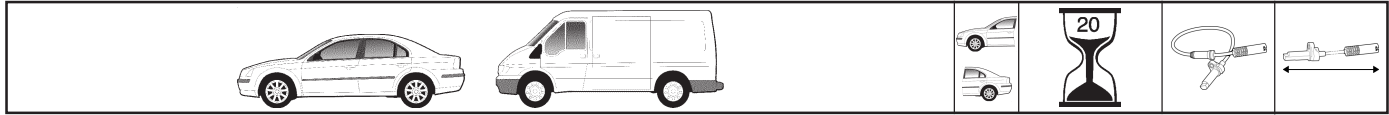

... BMW				
525TDS (E39 SERIES)				
2.5TD Touring		95 - 08/98	SS10305	569
		09/98→	SS20007	574
		95 - 08/98	SS10306	770
		09/98→	SS20008	783
Touring			SS20009	917
528i (E39 SERIES)				
2.8i Touring		95 - 08/98	SS10305	569
		09/98→	SS20007	574
		95 - 08/98	SS10306	770
		09/98→	SS20008	783
Touring			SS20009	917
530i (E39 SERIES)				
3.0i		06/00→	SS20007	574
		06/00→	SS20008	783
530d (E39 SERIES)				
2.9TD		03/98→	SS20007	574
		03/98→	SS20008	783
2.9TD Touring		03/98→	SS20007	574
		03/98→	SS20009	917
535i (E39 SERIES)				
3.5i		08/98→	SS20007	574
		08/98→	SS20008	783
540i (E39 SERIES)				
4.4i		01/96 - 08/98	SS10305	569
		09/98→	SS20007	574
		01/96 - 08/98	SS10306	770
		09/98→	SS20008	783
4.4i Touring		01/96 - 08/98	SS10305	569
		09/98→	SS20007	574
		09/98→	SS20009	917
M SERIES				
M3 (E36 SERIES)				
3.0 24V		92 - 95	SS20005	523
		92 - 95	SS20006	711
3.2 24V		03/92→	SS20005	523
		03/92→	SS20006	711
M5 (E39 SERIES)				
4.9		10/98→	SS20007	574
		10/98→	SS20008	783
X SERIES				
X5 (E53 SERIES)				
3.0, 3.0d, 4.4		04/00→	SS20010	547
4.6		02/02→	SS20010	547
Z SERIES				
Z3				
1.8, 1.9		10/95→	SS20005	523
2.0		04/99→	SS20005	523
2.2		08/00→	SS20005	523
2.8		03/97→	SS20005	523
3.0		06/00→	SS20005	523