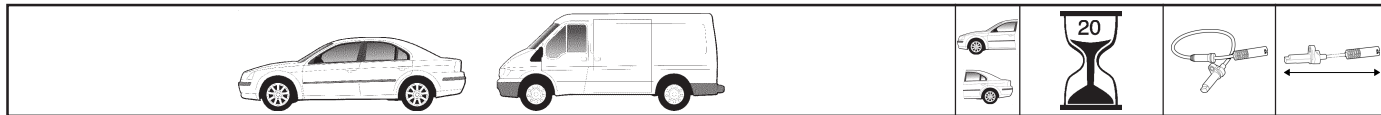

... BMW				
... 320i (E36 SERIES)				
2.0i Touring		04/91 - 98	SS20005	523
		04/91 - 98	SS20006	711
323i (E36 SERIES)				
2.5i		04/91 - 98	SS20005	523
		04/91 - 98	SS20006	711
2.5i		04/91 - 98	SS20005	523
		04/91 - 98	SS20006	711
2.5i Touring		04/91 - 98	SS20005	523
		04/91 - 98	SS20006	711
325i (E36 SERIES)				
2.5i, 2.5i , 2.5i Touring		04/91 - 98	SS20005	523
		04/91 - 98	SS20006	711
325TD (E36 SERIES)				
2.5TD, 2.5TD Touring		04/91 - 08/00	SS20005	523
		04/91 - 08/00	SS20006	711
328i (E36 SERIES)				
2.8i		10/94 - 98	SS20005	523
		10/94 - 98	SS20006	711
2.8i		10/94 - 11/99	SS20005	523
		10/94 - 98	SS20006	711
2.8i Touring		10/94 - 98	SS20005	523
		10/94 - 98	SS20006	711
5 SERIES				
520D (E39 SERIES)				
2.0TD | Touring Touring		04/00 - 07/03	SS20007	574
		04/00 - 07/03	SS20008	783
			SS20009	917
520i (E39 SERIES)				
2.0i | Touring Touring		95 - 08/98	SS10305	569
		09/98→	SS20007	574
		95 - 08/98	SS10306	770
		09/98→	SS20008	783
			SS20009	917
523i (E39 SERIES)				
2.5i | Touring Touring		95 - 08/98	SS10305	569
		09/98→	SS20007	574
		95 - 08/98	SS10306	770
		09/98→	SS20008	783
			SS20009	917
525i (E39 SERIES)				
2.5i | Touring Touring		09/00→	SS20007	574
		09/00→	SS20008	783
			SS20009	917

BMW