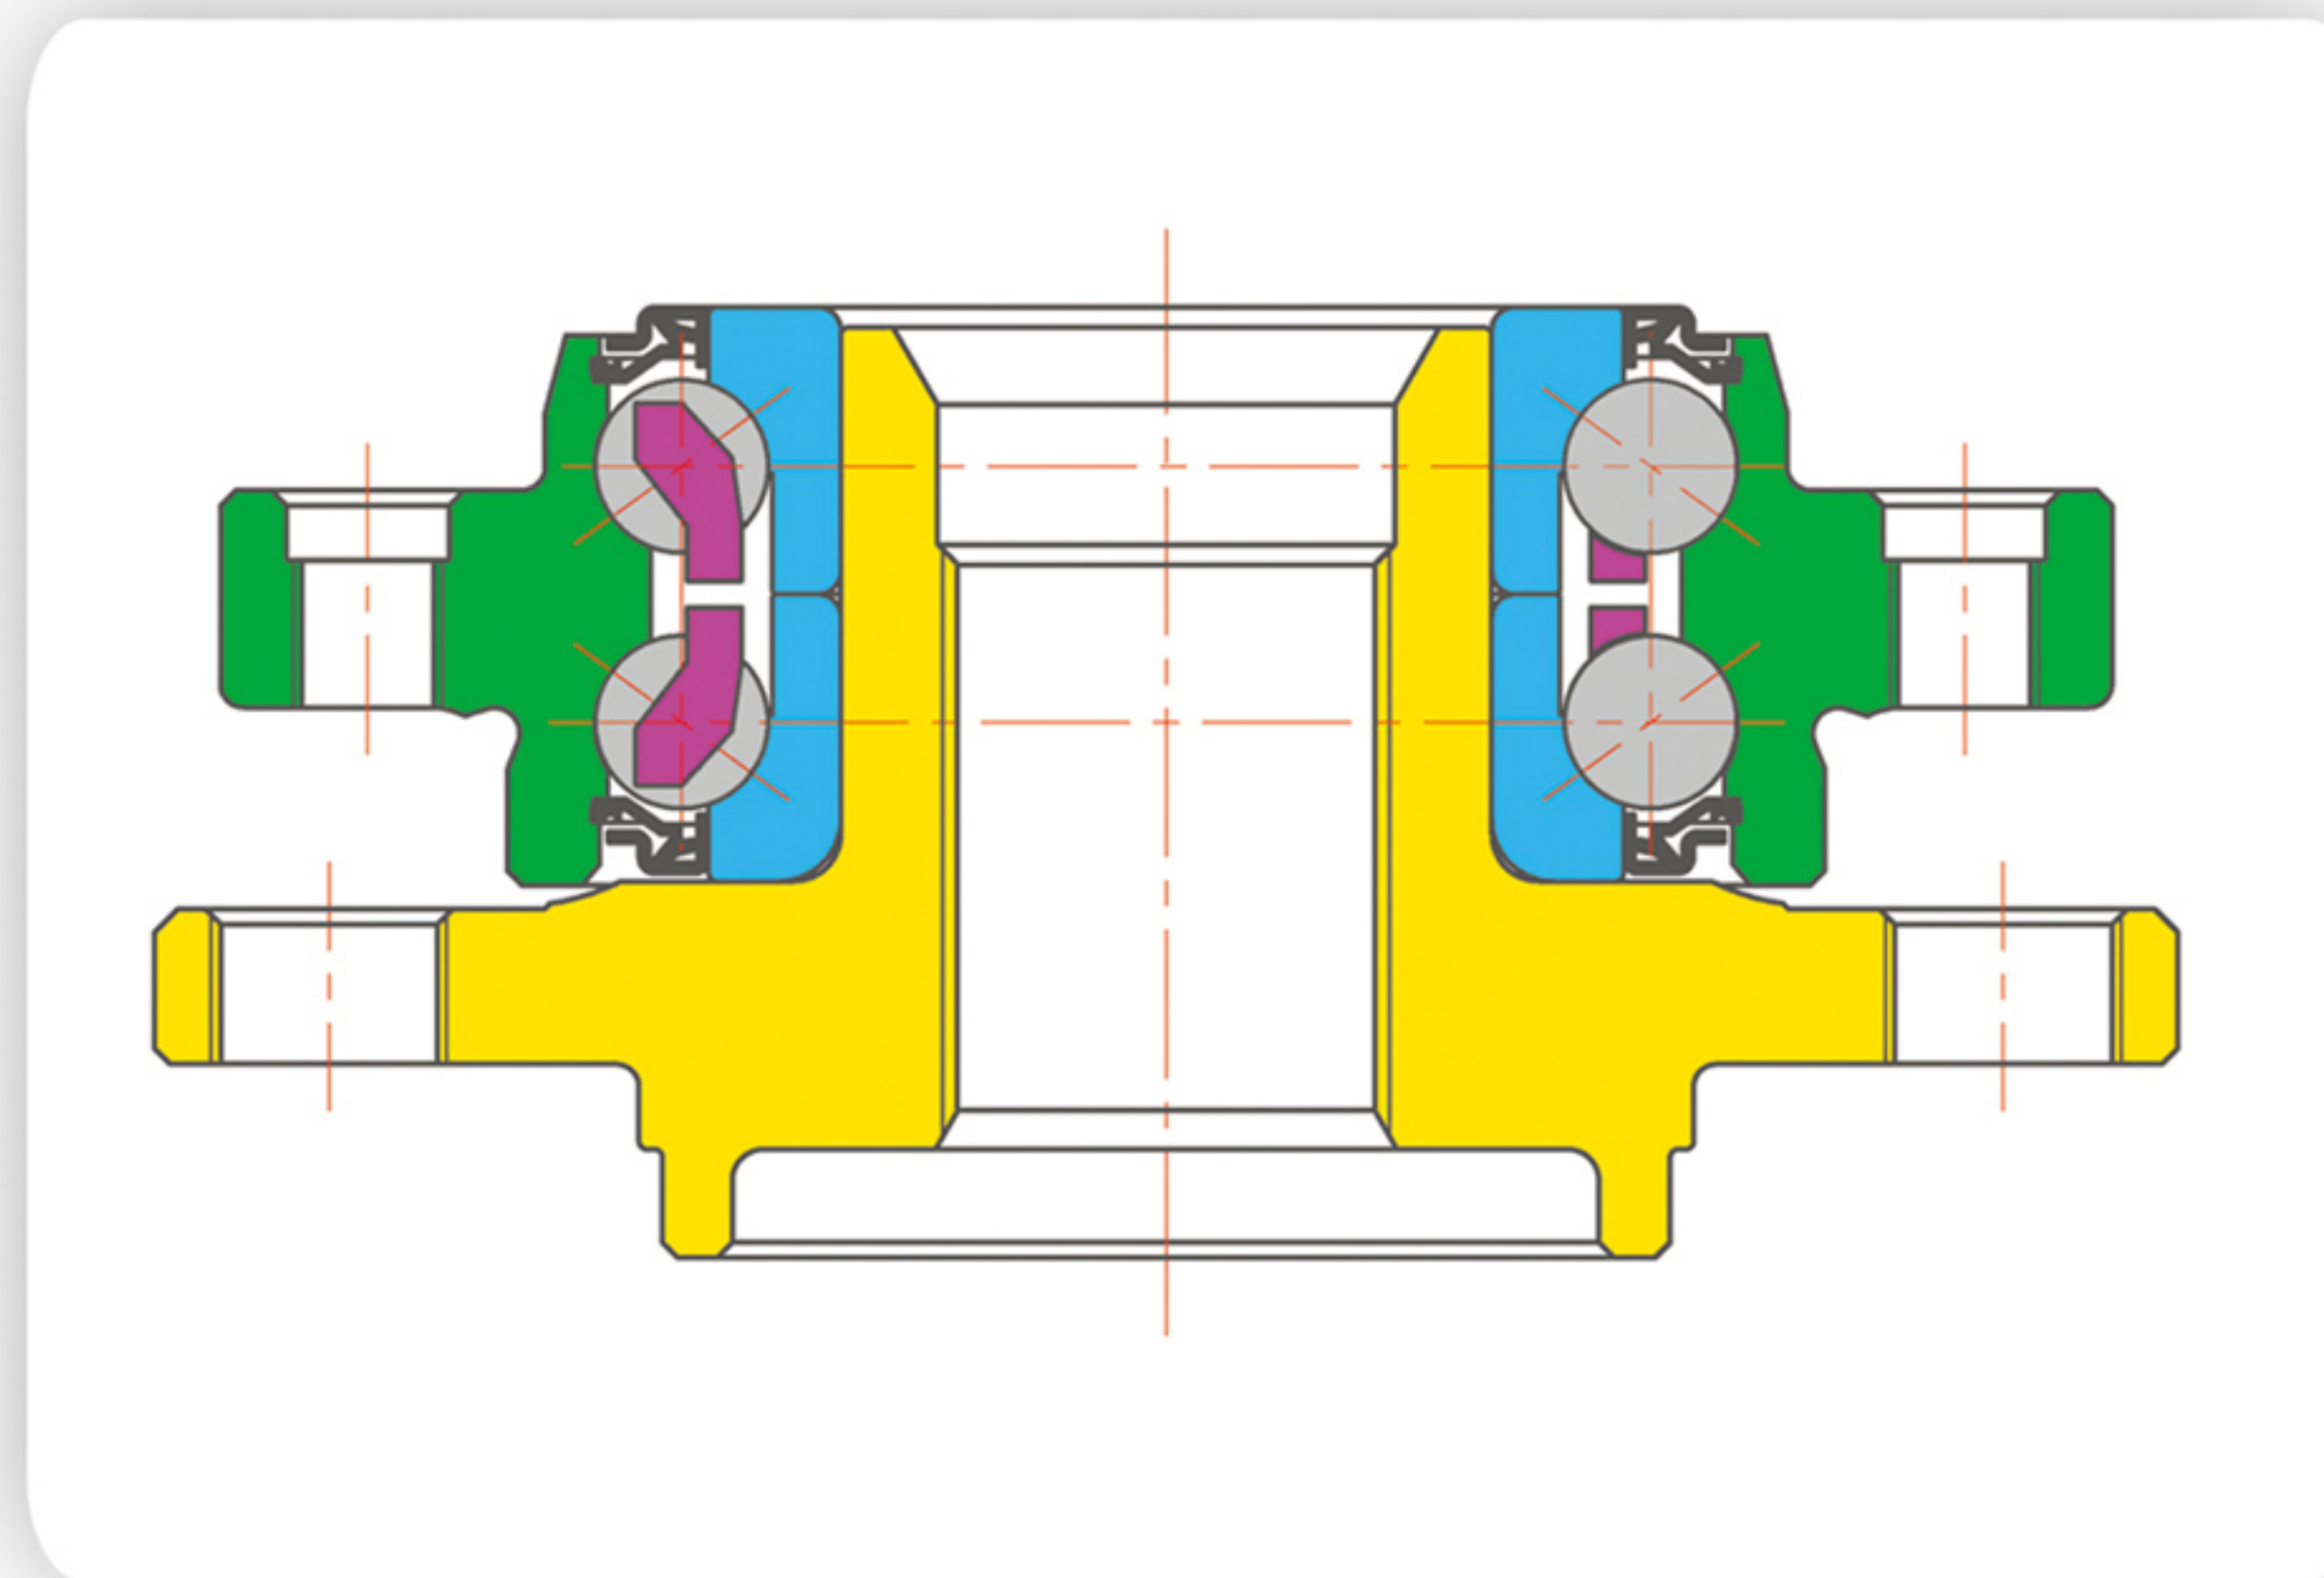

Product structure

Generation 3: Wheel bearings with two flanges, see the proper structure in Pic 1
 Improper structure of some products, see Pic 2

(Pic 1)

(Pic 2)

Raw material

Steel No.	Chemical component(%)							(MPa)mechanics performance		GSP usage
	C	Cr	Mn	Ni	P	S	Si	σ_b	σ_s	
55	0.52~0.60	≤ 0.35	0.50~0.80	≤ 0.30	≤ 0.035	≤ 0.035	0.17~0.37	≥ 645	≥ 325	not use
65Mn	0.62~0.70	≤ 0.25	0.90~1.20	≤ 0.25	≤ 0.035	≤ 0.035	0.17~0.37	≥ 735	≥ 430	use