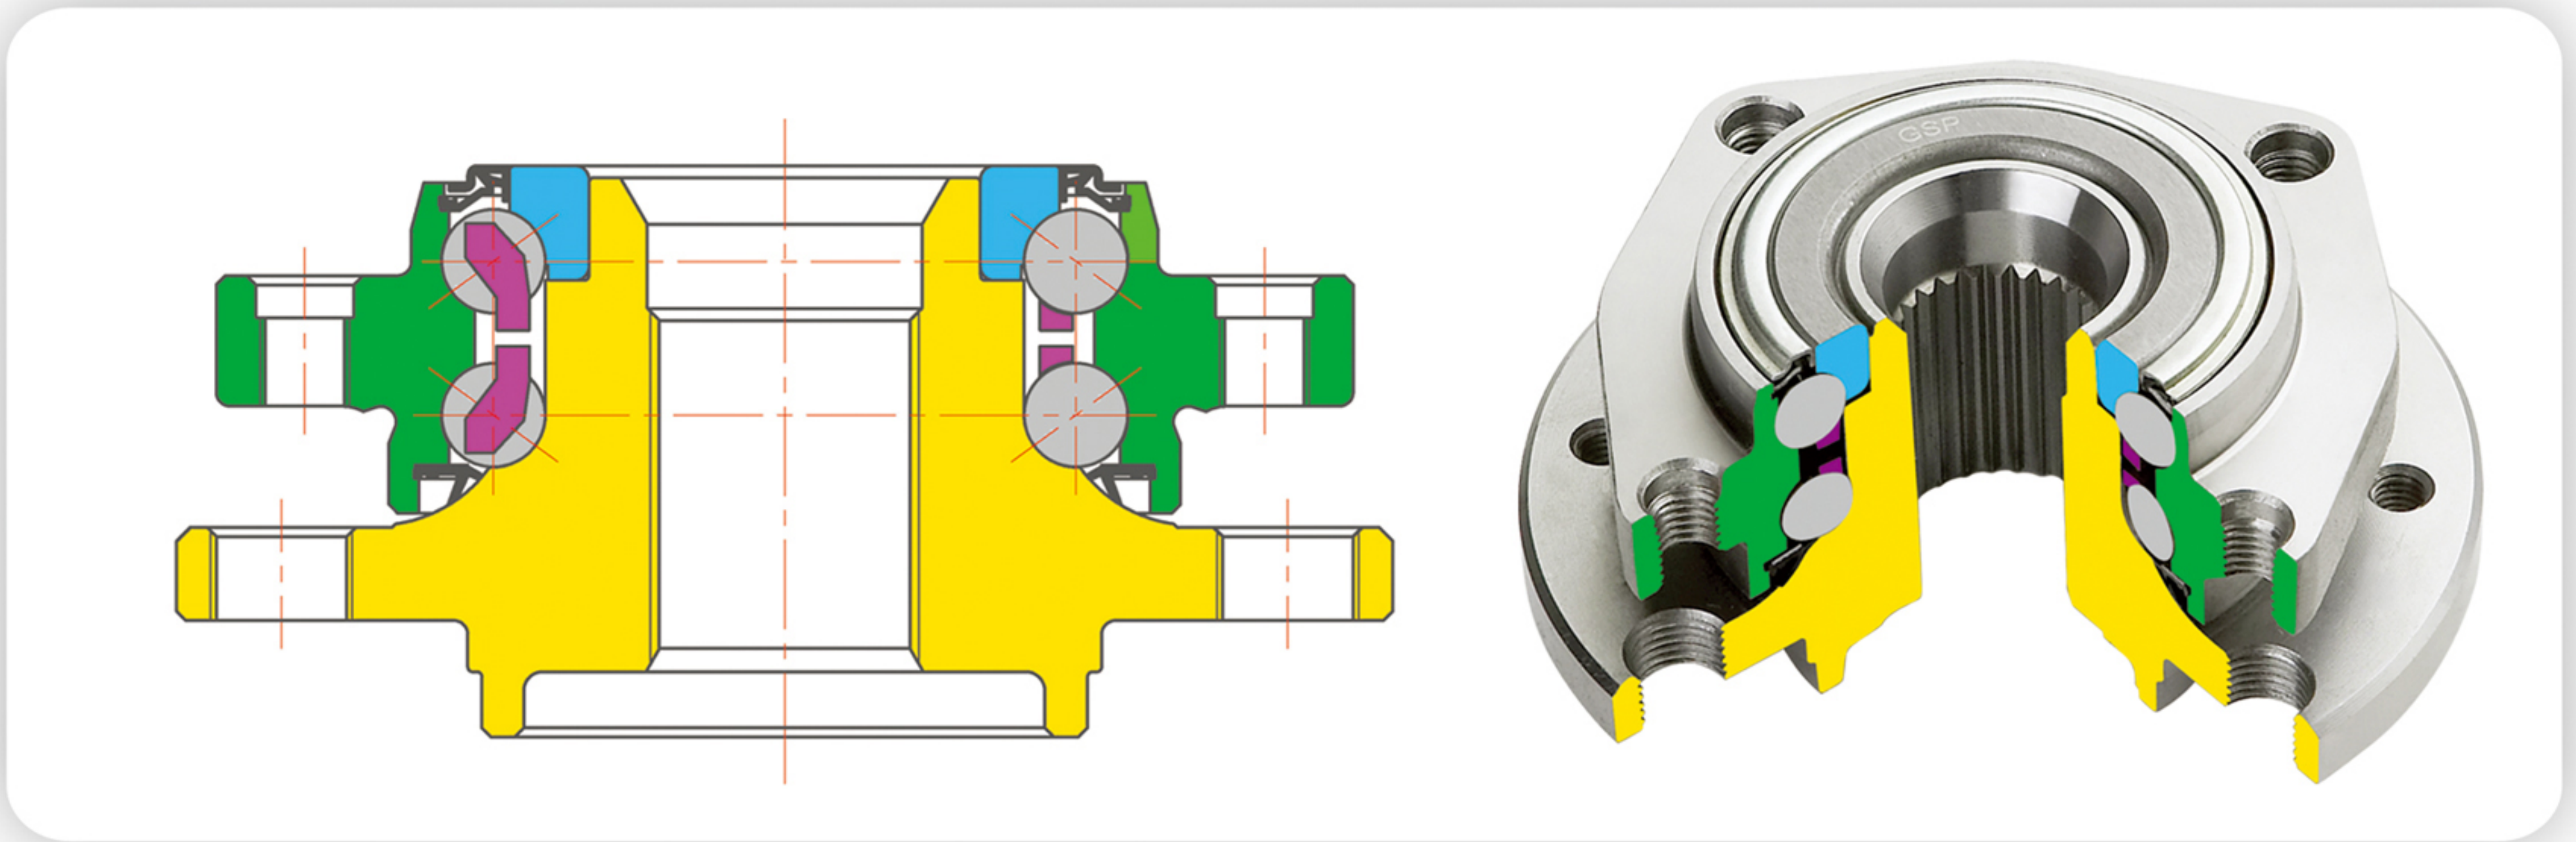

Product structure

Generation 3: Wheel bearings with two flanges, see the proper structure in Pic 1
Improper structure of some products, see Pic 2

(Pic 1)