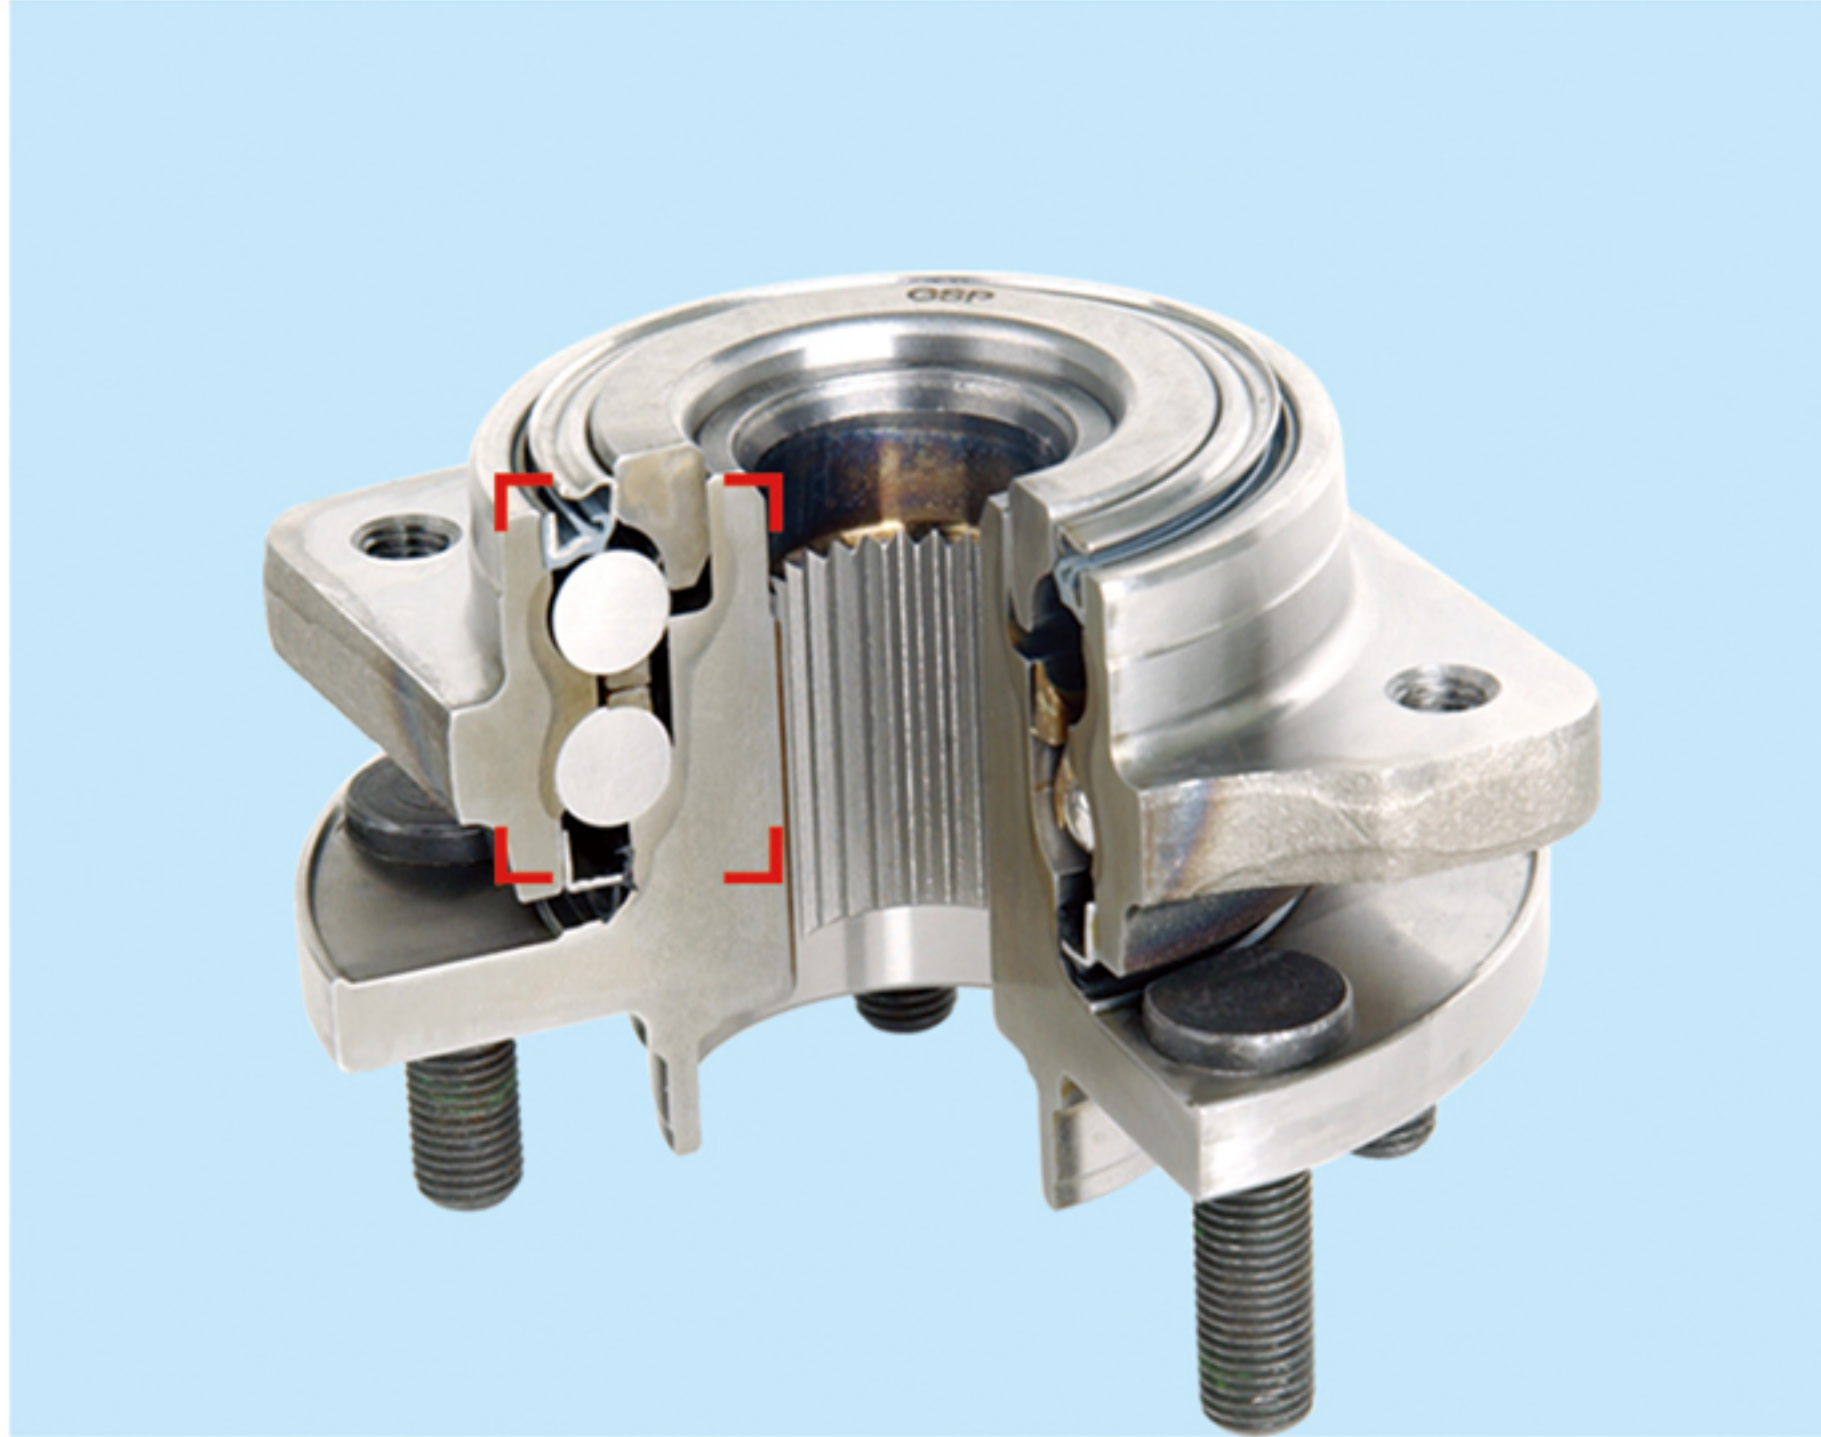

Process Control

We process and control the heat-treatment with TGBT Ultrasonic frequency Induction heating machine by ourselves.

Each GSP Hub Assembly go through real induction heat treatment, and then take more than 5 hours tempering.

▲ Tempering Furnace